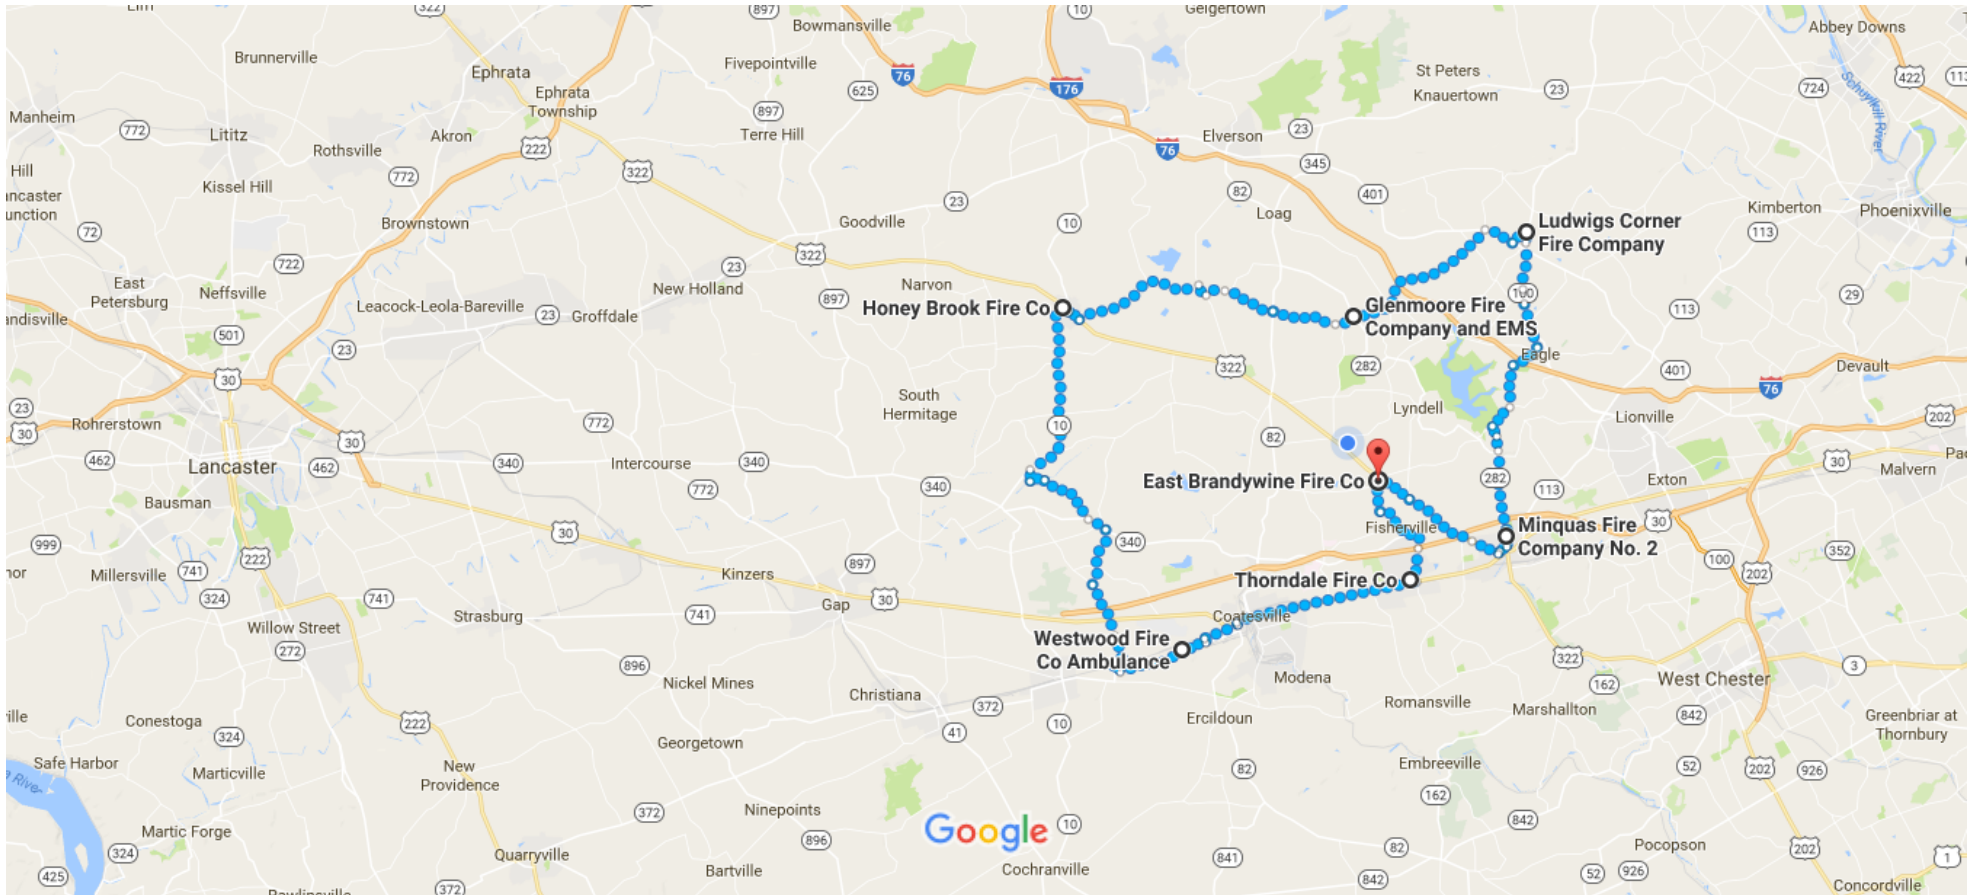

East Brandywine Fire Co to East Brandywine Fire Co

Walk 49.3 miles, 16 h 28 min

49for49 Course

Map data ©2017 Google 2 mi

East Brandywine Fire Co

2096 Bondsville Rd, Downingtown, PA 19335

Use caution - may involve errors or sections not suited for walking

- ↑ 1. Head south on Bondsville Rd/Pennsylvania State Rte 4015/S.R. 4015 toward E Reeceville Rd 0.8 mi

- ↶ 2. Turn left to stay on Bondsville Rd/Pennsylvania State Rte 4015/S.R. 4015 1.6 mi
i Continue to follow Bondsville Rd

-  3. Slight right to stay on Bondsville Rd 0.8 mi

-  4. Turn right onto Lincoln Hwy E 0.2 mi

1 h 6 min (3.4 mi)

Thorndale Fire Co

3611 Lincoln Hwy, Thorndale, PA 19372

-  5. Head west on US-30 BUS W/Lincoln Hwy E 4.5 mi

2 h 3 min (6.2 mi)

Westwood Fire Co Ambulance

1403 Valley Rd, Coatesville, PA 19320

-  10. Head southwest on PA-372 W toward Oak Ave 1.7 mi

-  11. Turn right onto Chestnut St 0.1 mi

-  12. Turn left onto Spruce St 479 ft